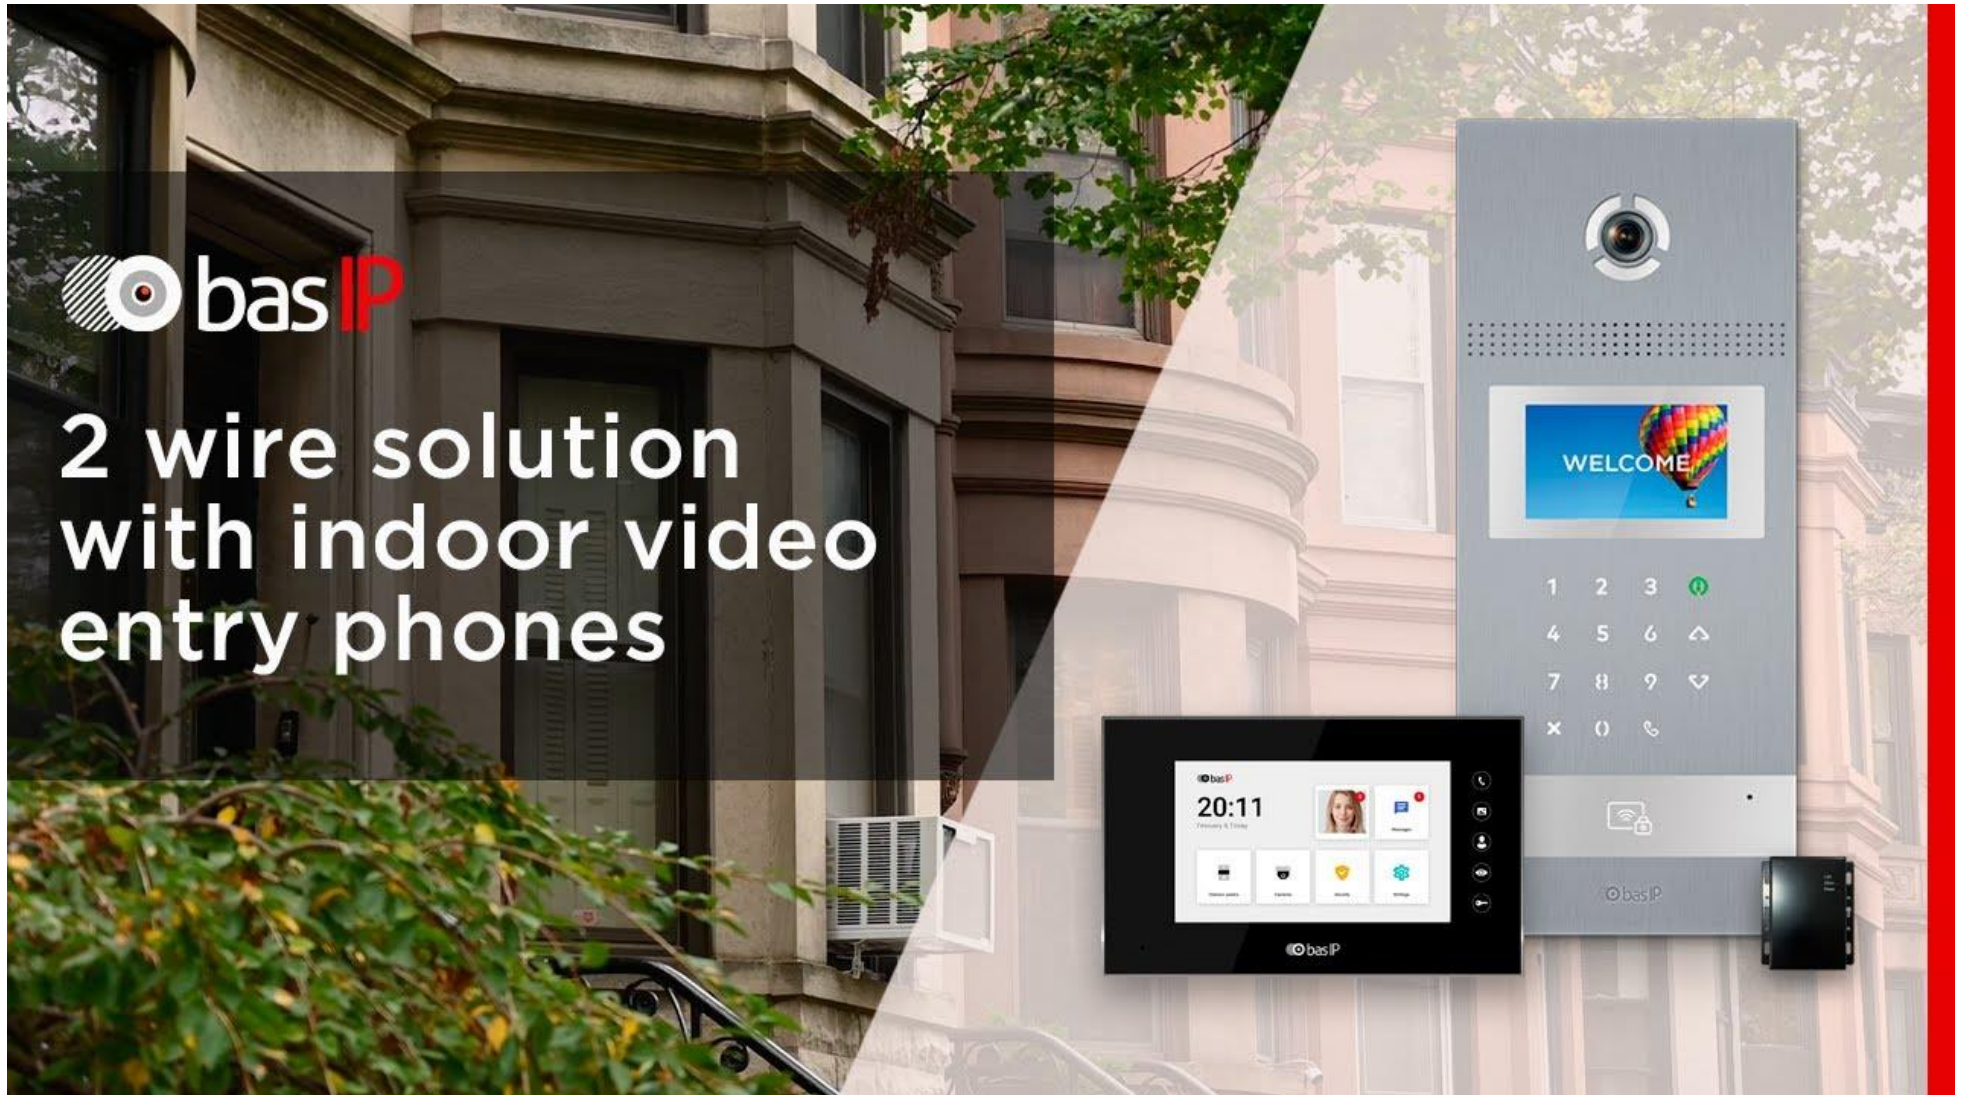

suprema
SECURITY & BIOMETRICS

BioStation 3

The New Door Access Experience

[Learn More](#)

DETEKTOR
INTERNATIONAL
AWARD
Best Product 2022
ID & ACCESS CONTROL

Activate W
Go to Settings

IP Video Door Phone

**2 wire solution
with indoor video
entry phones**